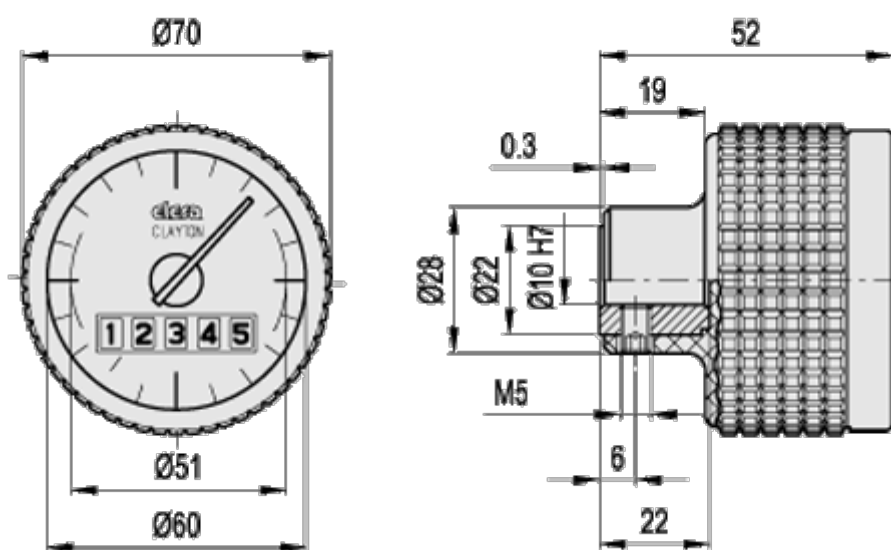

Data Sheet

Article number: 2307058622
Description: E+G Gravity indicator
MBT.70-GW12-0002.5-S

Measures

Indicator accuracy = 0,05